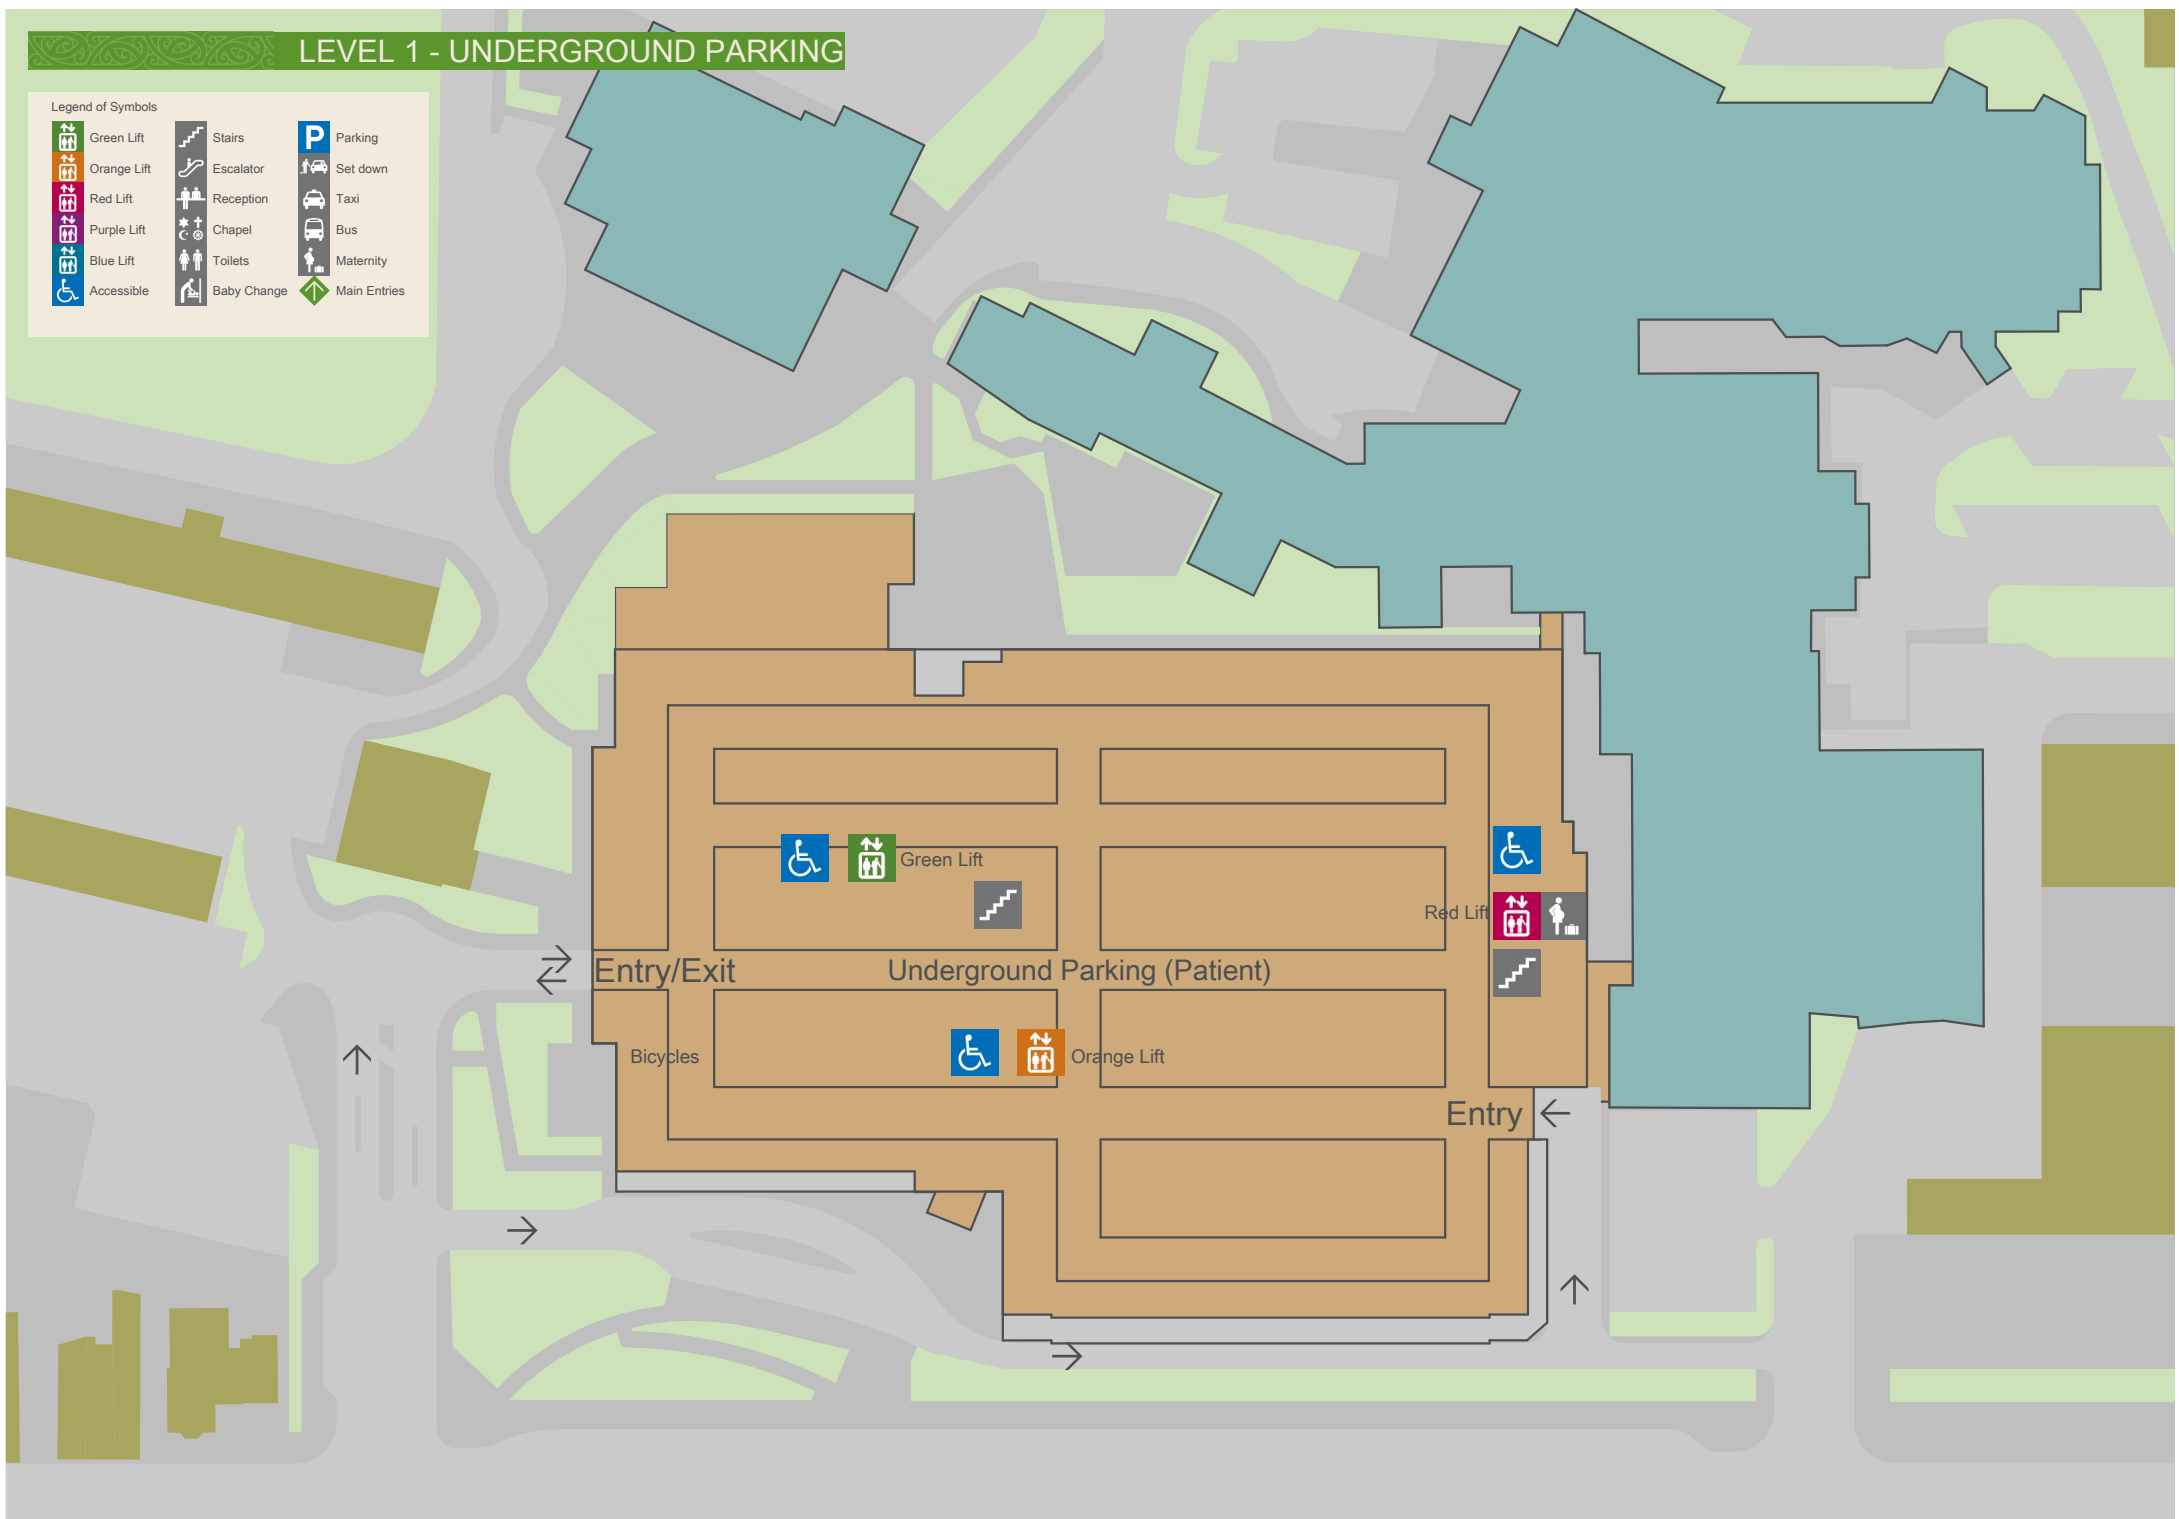

LEVEL 1 - UNDERGROUND PARKING

Legend of Symbols

| | | | | | |
|--|-------------|--|-------------|--|--------------|
| | Green Lift | | Stairs | | Parking |
| | Orange Lift | | Escalator | | Set down |
| | Red Lift | | Reception | | Taxi |
| | Purple Lift | | Chapel | | Bus |
| | Blue Lift | | Toilets | | Maternity |
| | Accessible | | Baby Change | | Main Entries |

LEVEL 2 - GROUND FLOOR

Legend of Symbols

| | | | | | |
|--|-------------|--|-------------|--|--------------|
| | Green Lift | | Stairs | | Parking |
| | Orange Lift | | Escalator | | Set down |
| | Red Lift | | Reception | | Taxi |
| | Purple Lift | | Chapel | | Bus |
| | Blue Lift | | Toilets | | Maternity |
| | Accessible | | Baby Change | | Main Entries |

← City

Riddiford Street

Newtown →

LEVEL 4

Legend of Symbols

| | | | | | |
|--|-------------|--|-------------|--|--------------|
| | Green Lift | | Stairs | | Parking |
| | Orange Lift | | Escalator | | Set down |
| | Red Lift | | Reception | | Taxi |
| | Purple Lift | | Chapel | | Bus |
| | Blue Lift | | Toilets | | Maternity |
| | Accessible | | Baby Change | | Main Entries |

LEVEL 5-7

Legend of Symbols

| | | | | | |
|--|-------------|--|-------------|--|--------------|
| | Green Lift | | Stairs | | Parking |
| | Orange Lift | | Escalator | | Set down |
| | Red Lift | | Reception | | Taxi |
| | Purple Lift | | Chapel | | Bus |
| | Blue Lift | | Toilets | | Maternity |
| | Accessible | | Baby Change | | Main Entries |