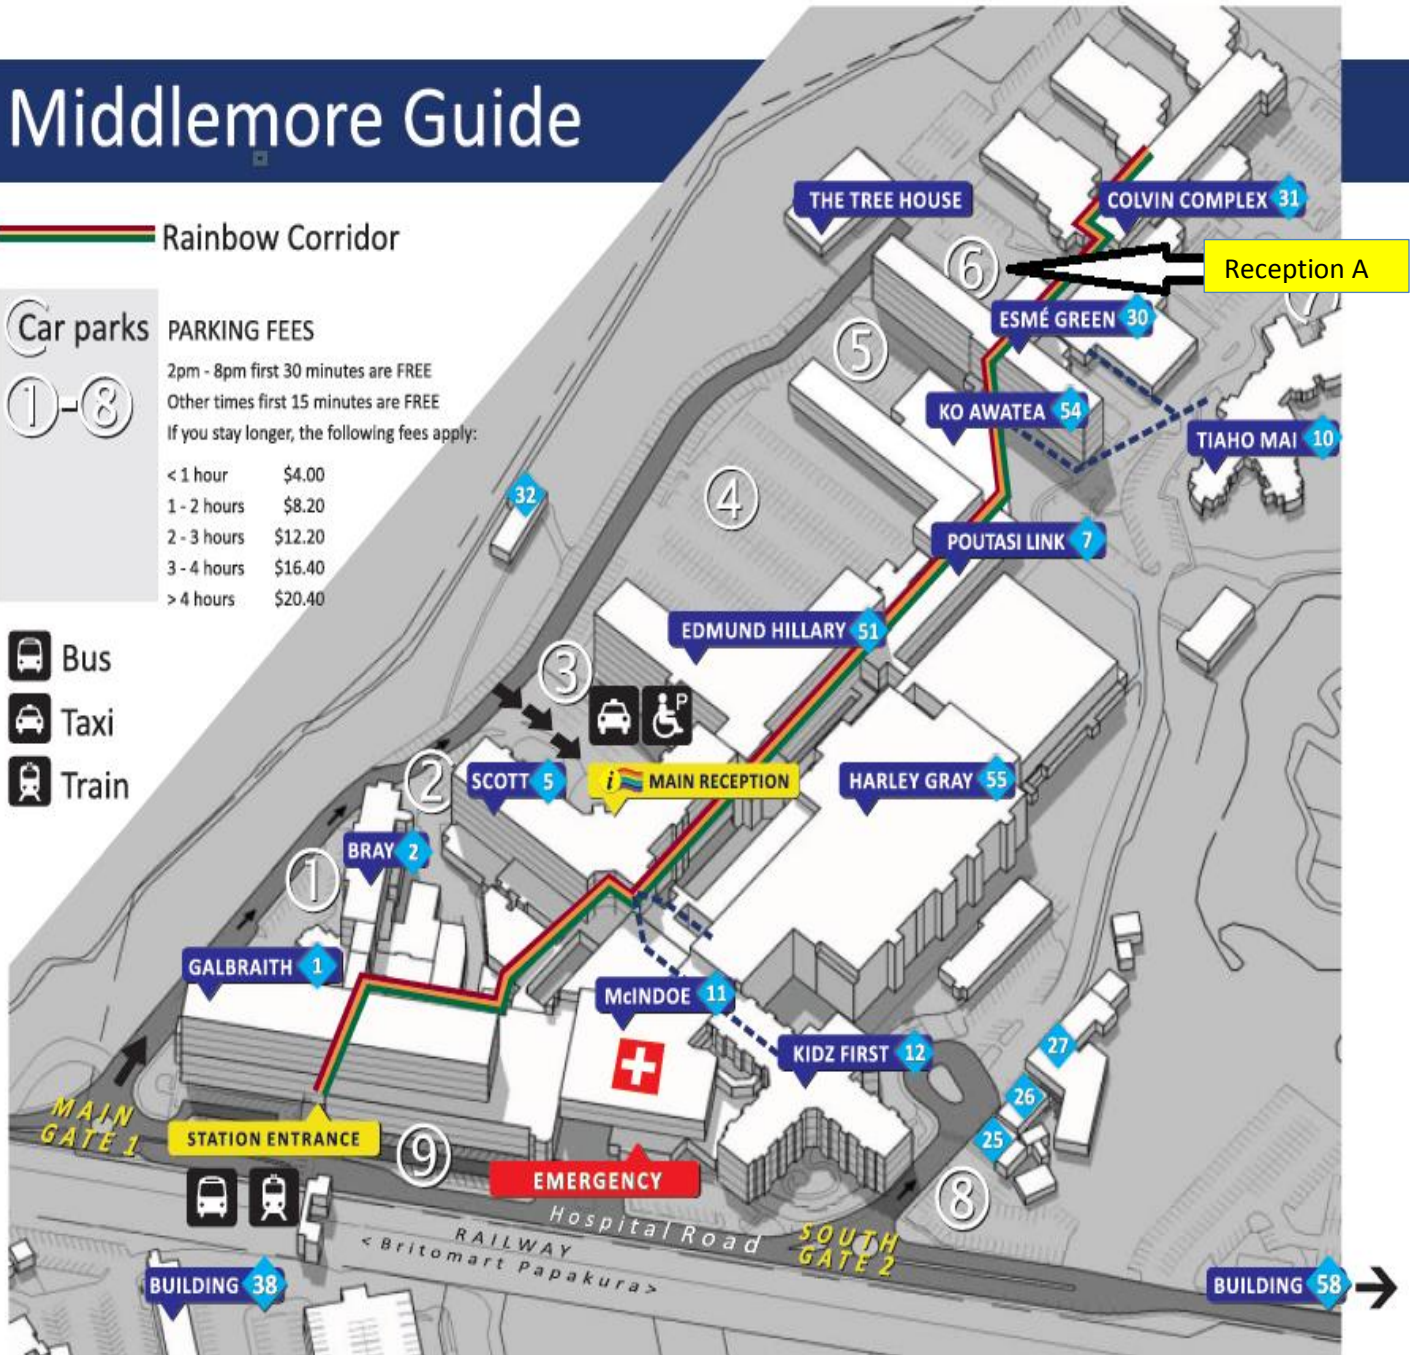

# Middlemore Guide

 Rainbow Corridor

## Car parks

①-⑧

### PARKING FEES

2pm - 8pm first 30 minutes are FREE  
 Other times first 15 minutes are FREE  
 If you stay longer, the following fees apply:

< 1 hour	\$4.00
1 - 2 hours	\$8.20
2 - 3 hours	\$12.20
3 - 4 hours	\$16.40
> 4 hours	\$20.40

-  Bus
-  Taxi
-  Train